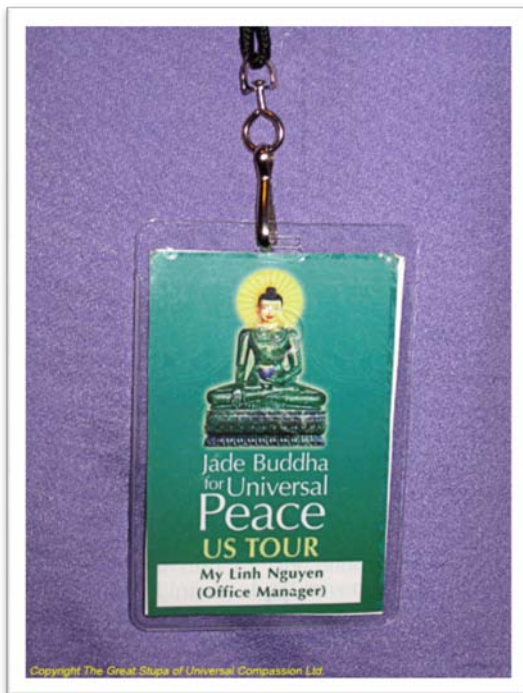

WARNING: BEWARE JADE BUDDHA IMITATORS

Unfortunately some people have seen the popularity of the Jade Buddha for Universal Peace® as a business opportunity and have made false claims about the items they sell.

How can you be sure that the jade you buy is a genuine off-cut of the *Jade Buddha for Universal Peace*®?

The way you can be sure that you are buying a genuine piece of *Polar Pride* (the boulder from which the Jade Buddha for Universal Peace® was carved) is to:

1. Buy your jade item from the official Jade Buddha stand at the venue where the Jade Buddha is on show.
  Check that the people you deal with are wearing an official Jade Buddha for Universal Peace® identification seen below
2. Insist on a Certificate of Authenticity which is shown below. (**NOTE** If the seller is not able to produce the Certificate, please notify the Authority at the temple or email us at info@stupa.org.au providing the details of the location, name of the seller who tried to sell you the jade).

How much Jade is left from Polar Pride?

Polar Pride originally weighed over 18 tonne. The Jade Buddha for Universal Peace® weighs approximately 4 tonne. The off-cuts from Polar Pride amounted to approximately 14 tonne. While all the large off-cuts are now gone we estimate that there is still sufficient jade left to provide small jade pendants for the next few years. At some point all jade from Polar Pride will have been used up. We expect genuine jade from Polar Pride will be a keepsake for generations to come.

Where is the Jade kept and carved?